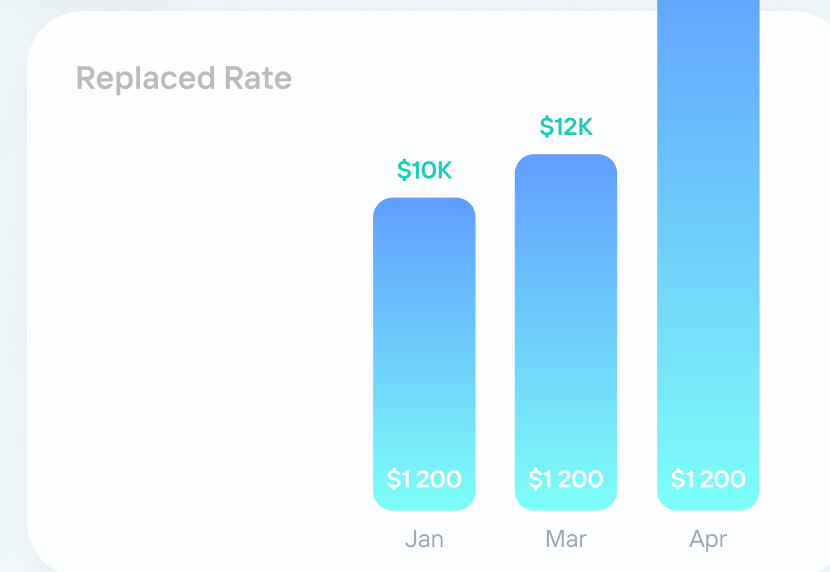

With just **a single dashboard for food and grocery** operations and seamless POS integration, the Local Express Food Module **improves efficiency** by coordinating **orders directly** to the preparer or the kitchen.