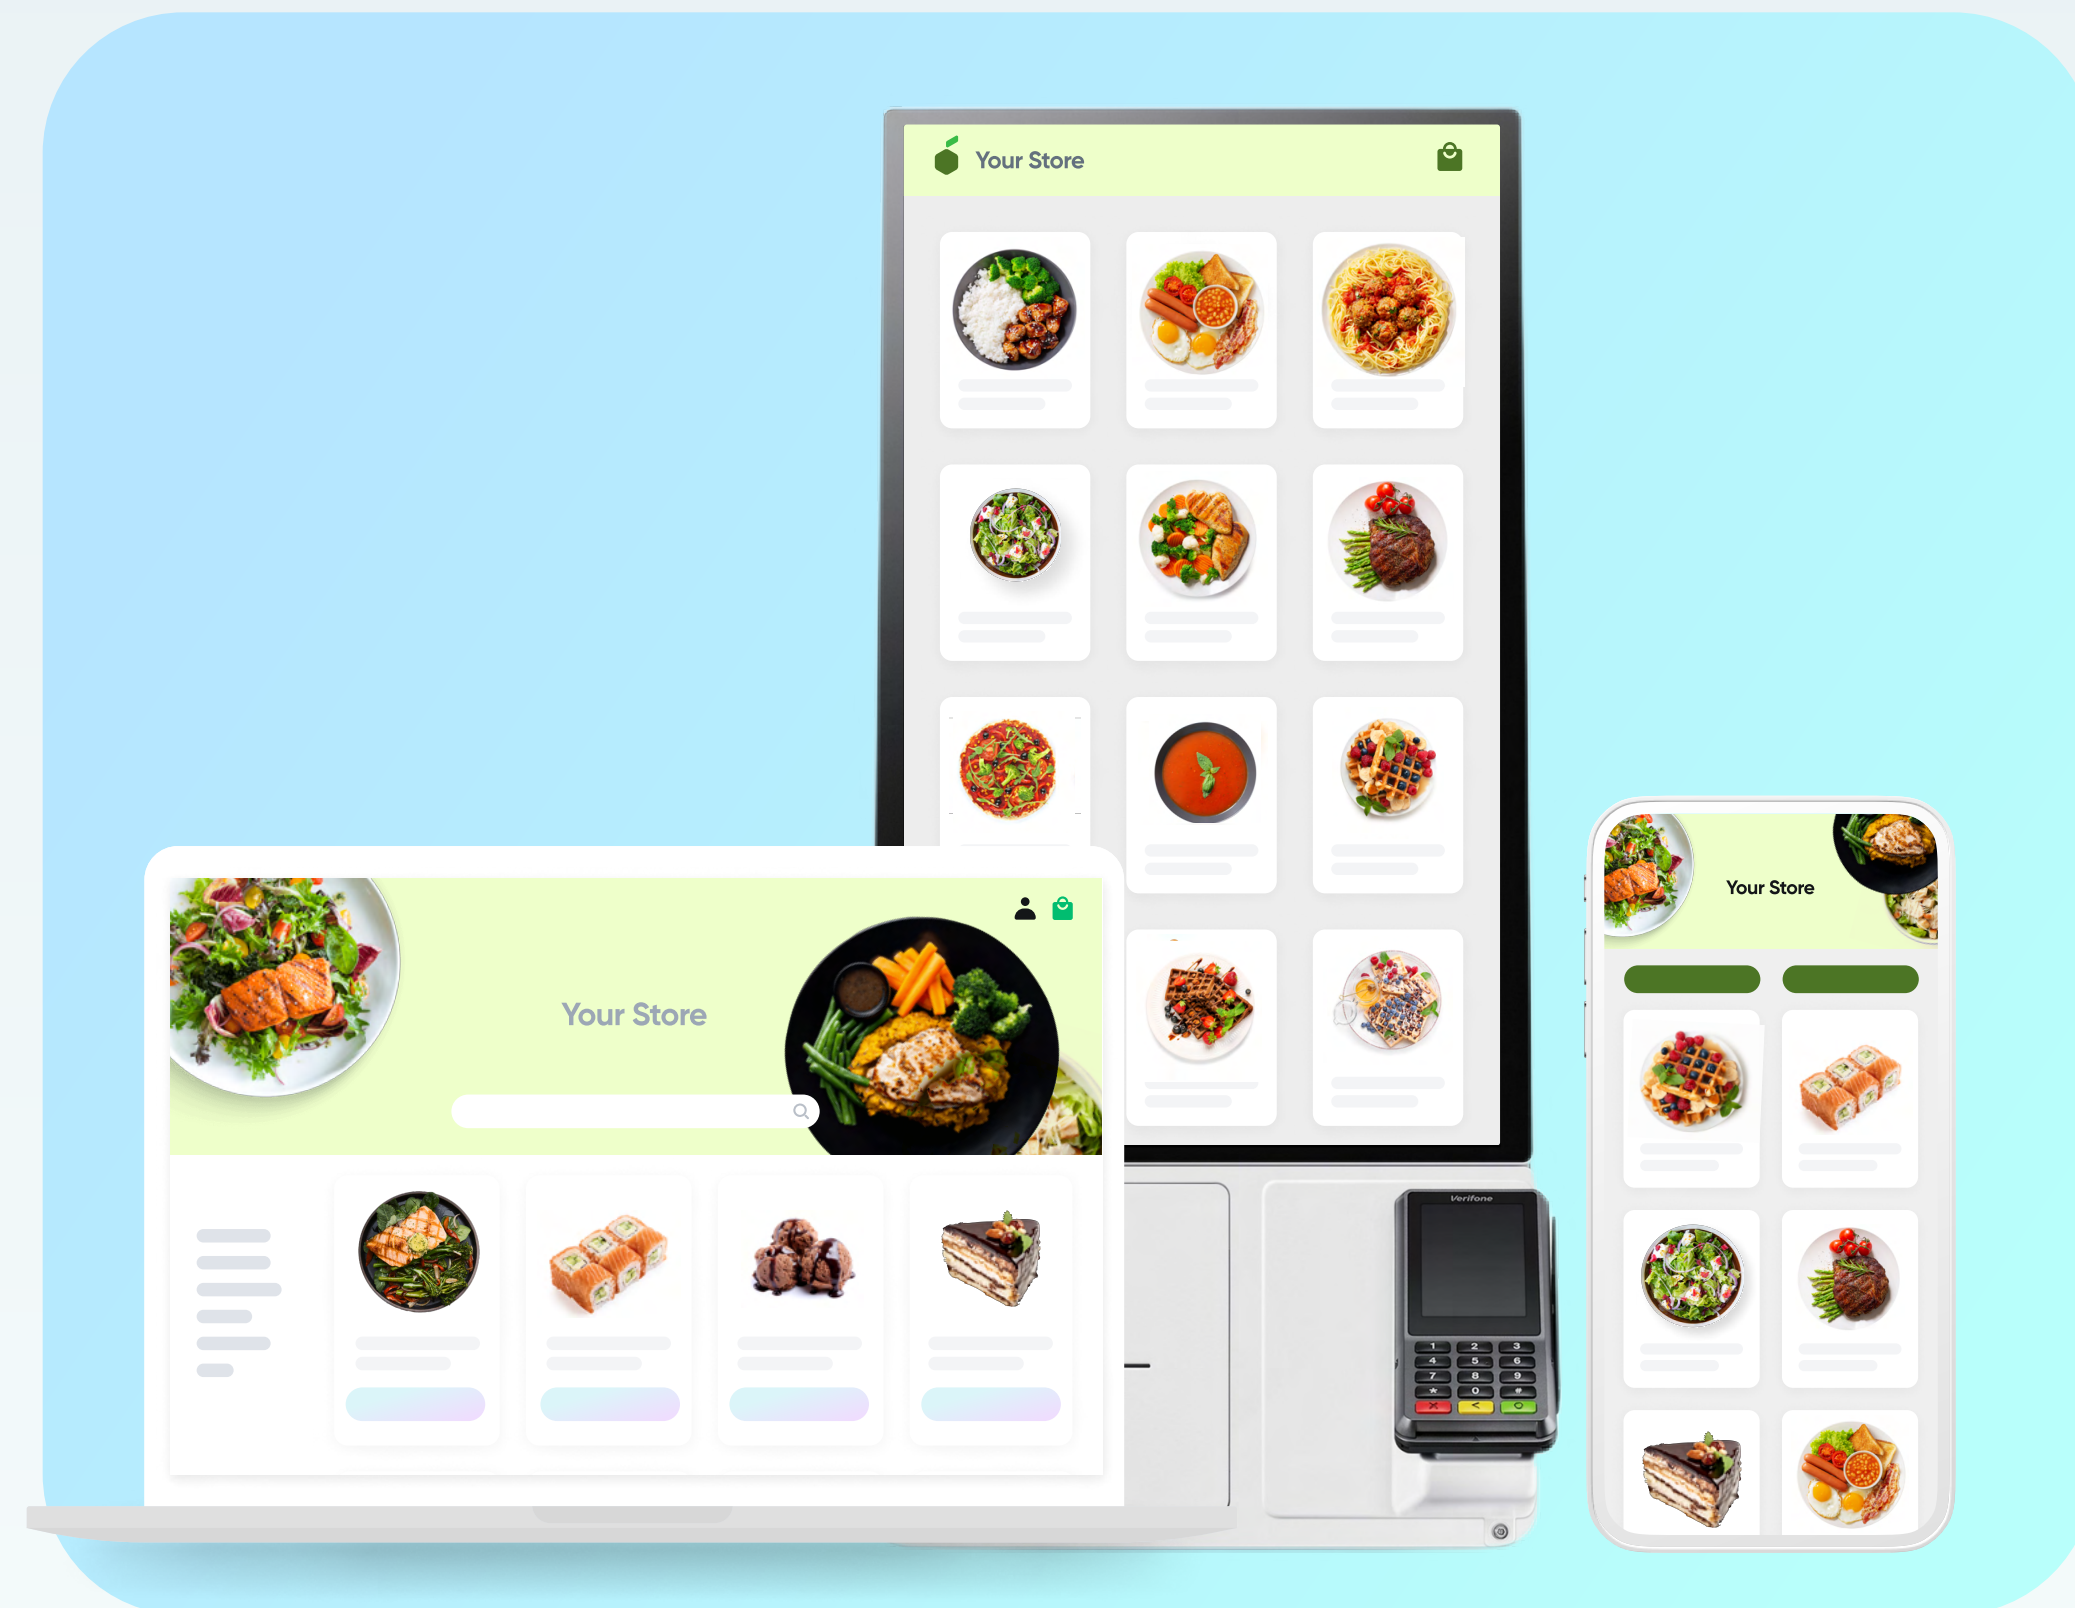

Local Express Foodservice Module is the perfect omnichannel eCommerce for **QSR, hybrid delis, grocery, caterers, and supermarket foodservice departments.**

With this **module**, foodservices and catering departments can utilize all of its digital assets – website, native mobile app, and in-store ordering kiosk and integration with their POS system to take customers' prepared food experience to the next level.

Our kiosk software is set up in days not months

The Local Express Foodservice Module offers a unique look & feel and branding for all sizes of quick-serve, prepared meals & catering services.

It allows stores to completely customize their own menu with selectable options in real-time with a simple drag-n-drop interface.

The customers will have full control over ordering and be provided with upgrade opportunities, substitutions, and add-ons, automatically personalized to each customer's preferences.

With just **a single dashboard for food and grocery** operations and seamless POS integration, the Local Express Food Module **improves efficiency** by coordinating **orders directly** to the preparer or the kitchen.

Deliver an engaging, omnichannel foodservice experience online

- Create a unique look and feel for your prepared meals and catering business
- Control your ordering and customize your menu to fit your needs
- Integrate with your POS system for a streamlined ordering experience