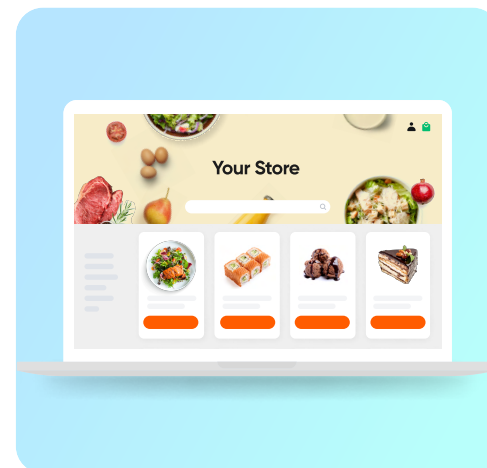

Our kiosk software is set up in days not months

The Local Express Foodservice Module offers a unique look & feel and branding for all sizes of quick-serve, prepared meals & catering services.

It allows stores to completely customize their own menu with selectable options in real-time with a simple drag-n-drop interface.

Moreover, the system provides **custom prep time** by category and ticketing by **multi-departments** to ensure that the order is ready when the customer arrives.

USE KIOSK AS DIGITAL SIGNAGE WHEN NOT IN USE

INVENTORY MANAGEMENT

MOBILE APP BUILDER & CMS TO CONTROL CONTENT

INTEGRATED KDS AND CLOUD PRINTERS

Self-Service Kiosk
in Store

Tableside Ordering
and KDS

Branded Mobile
App & Phone

Branded
eCommerce

Delivery

Deliver an engaging, omnichannel foodservice experience online

- Create a unique look and feel for your prepared meals and catering business
- Control your ordering and customize your menu to fit your needs
- Integrate with your POS system for a streamlined ordering experience