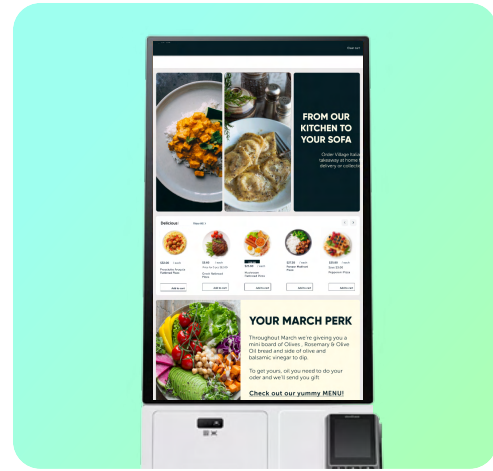

Self-Service Kiosk
in Store