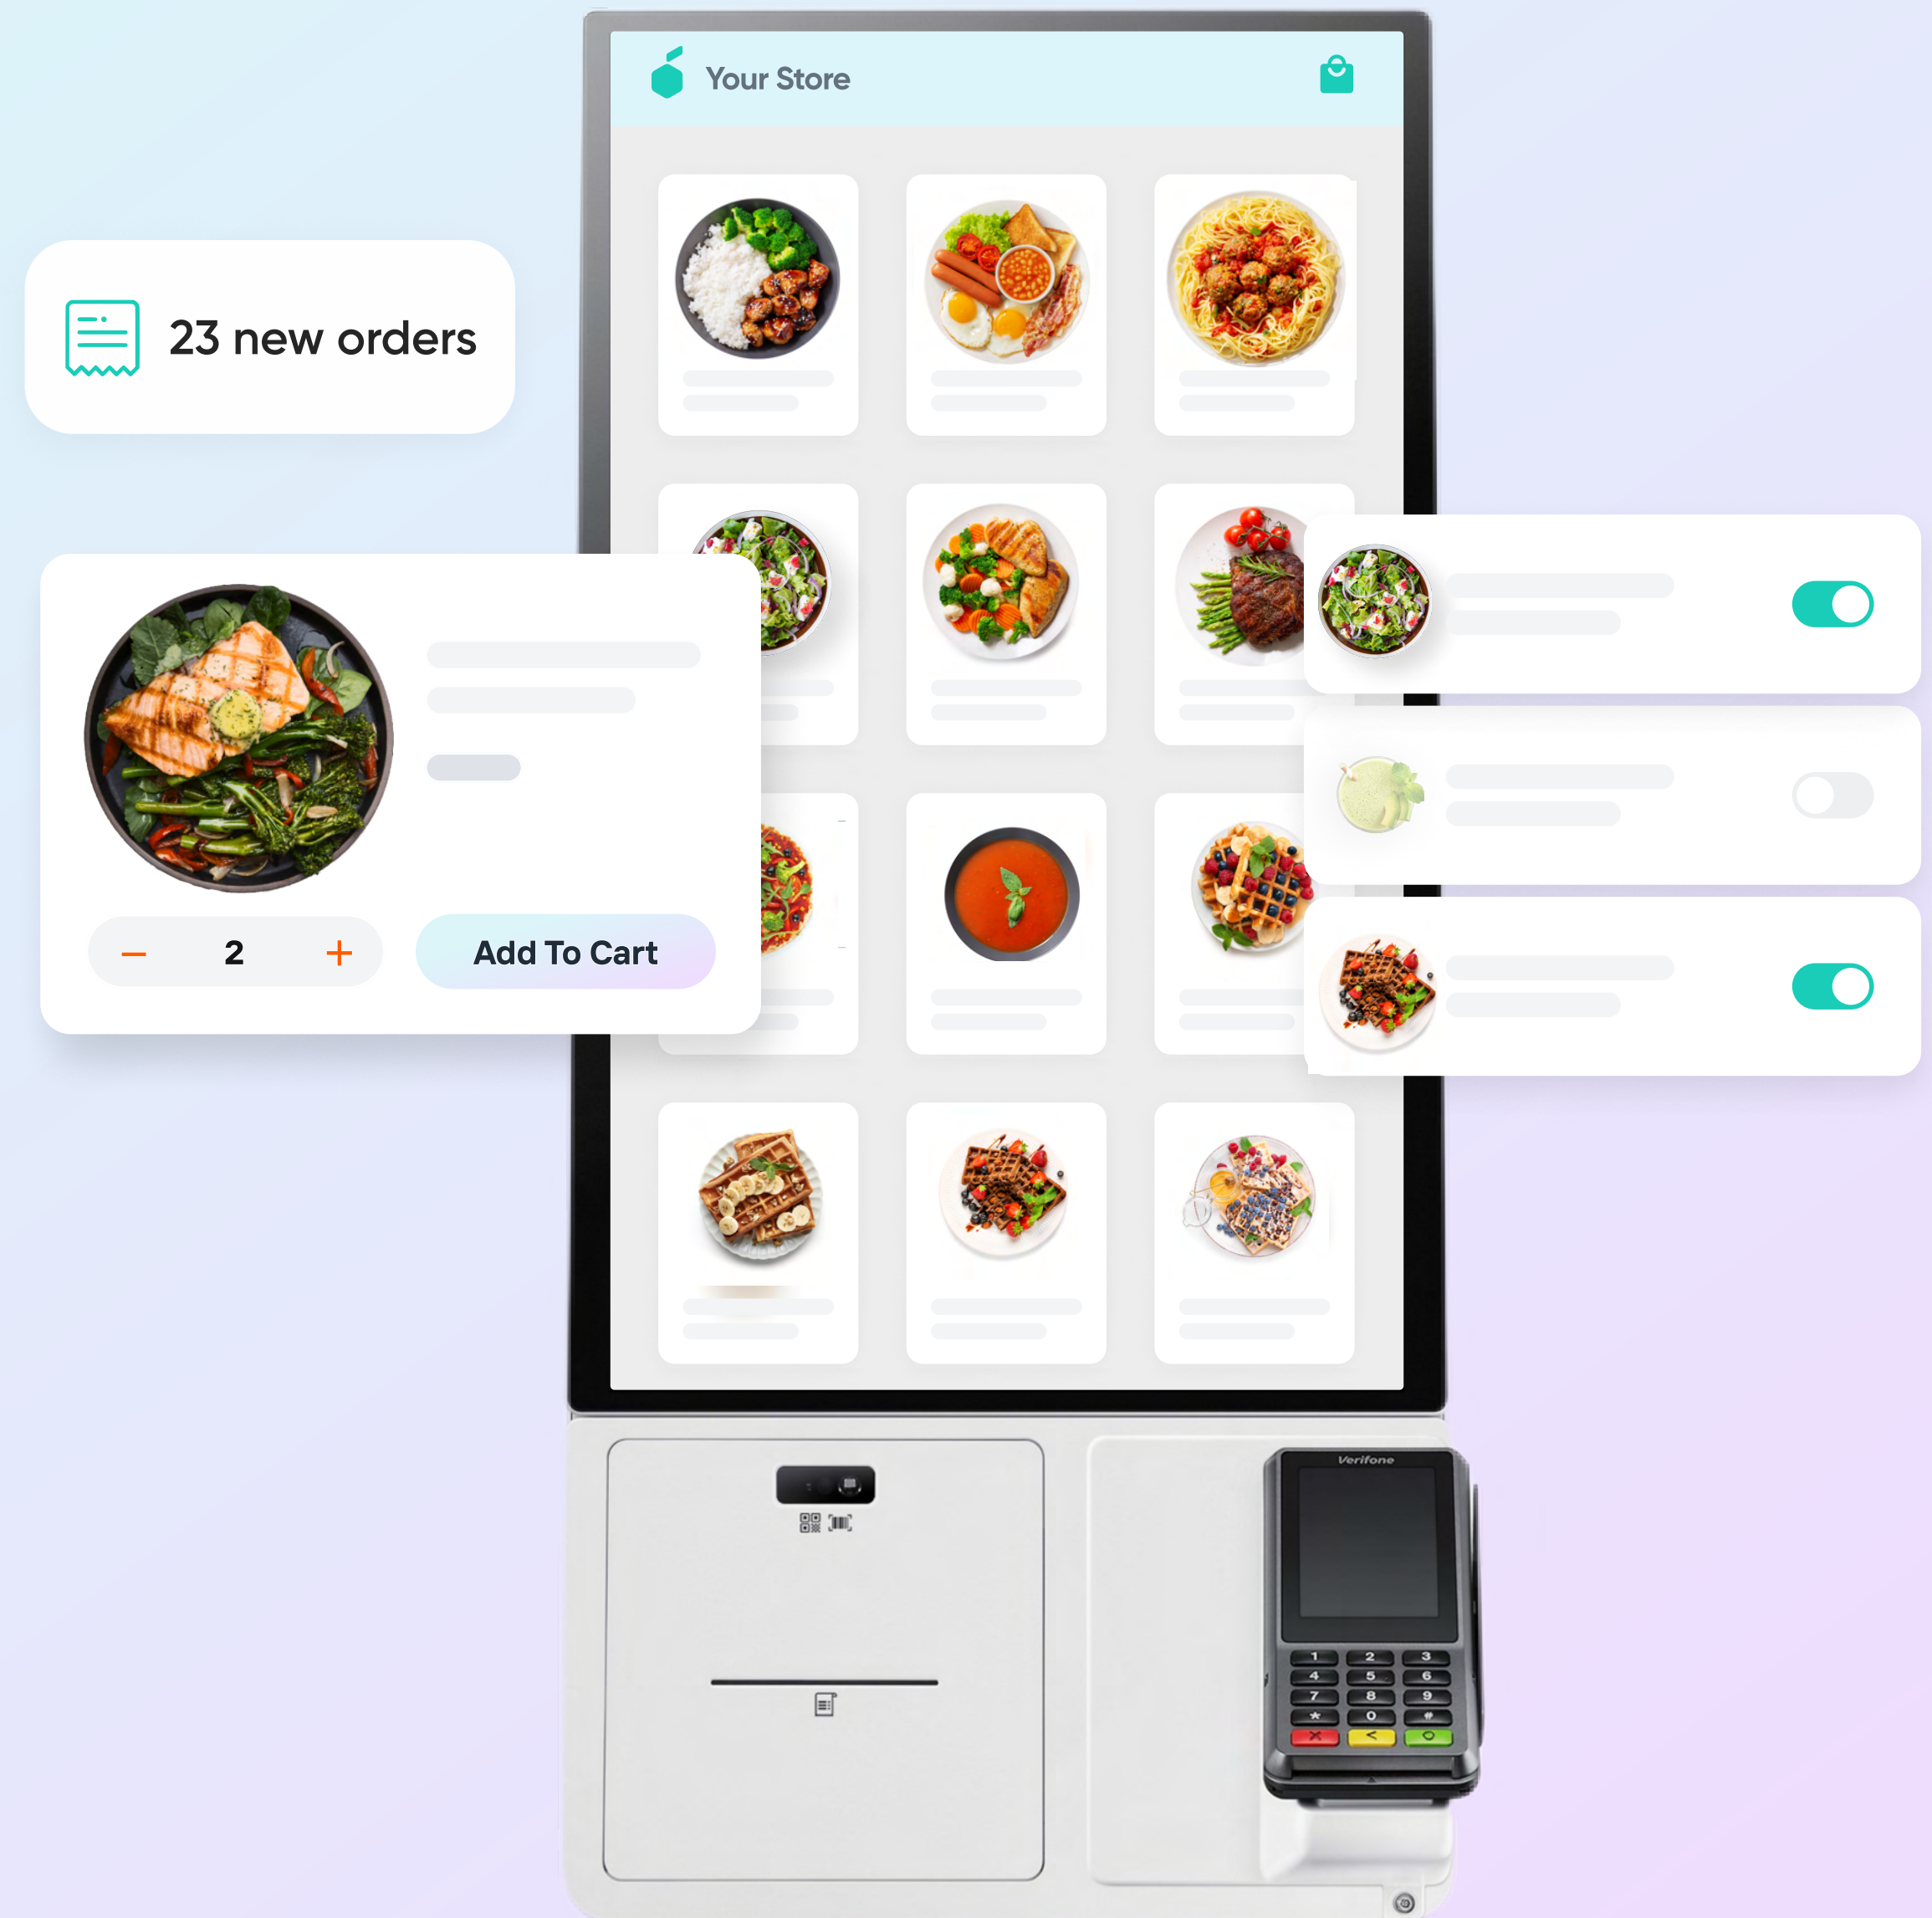

New LE Food Service Module

for Foodservice Category & Catering

Local Express revolutionizes food retail with advanced tech for increased profits. Our solutions deliver exceptional **ROI** and resounding success!

Local Express Foodservice Module is the perfect omnichannel eCommerce for **QSR, hybrid delis, grocery, caterers, and supermarket foodservice departments.**

With this **module**, foodservices and catering departments can utilize all of its digital assets – website, native mobile app, and in-store ordering kiosk and integration with their POS system to take customers' prepared food experience to the next level.

Our kiosk software is set up in days not months

The Local Express Foodservice Module offers a unique look & feel and branding for all sizes of quick-serve, prepared meals & catering services.

It allows stores to completely customize their own menu with selectable options in real-time with a simple drag-n-drop interface.

The customers will have full control over ordering and be provided with upgrade opportunities, substitutions, and add-ons, automatically personalized to each customer's preferences.

With just **a single dashboard for food and grocery** operations and seamless POS integration, the Local Express Food Module **improves efficiency** by coordinating **orders directly** to the preparer or the kitchen.