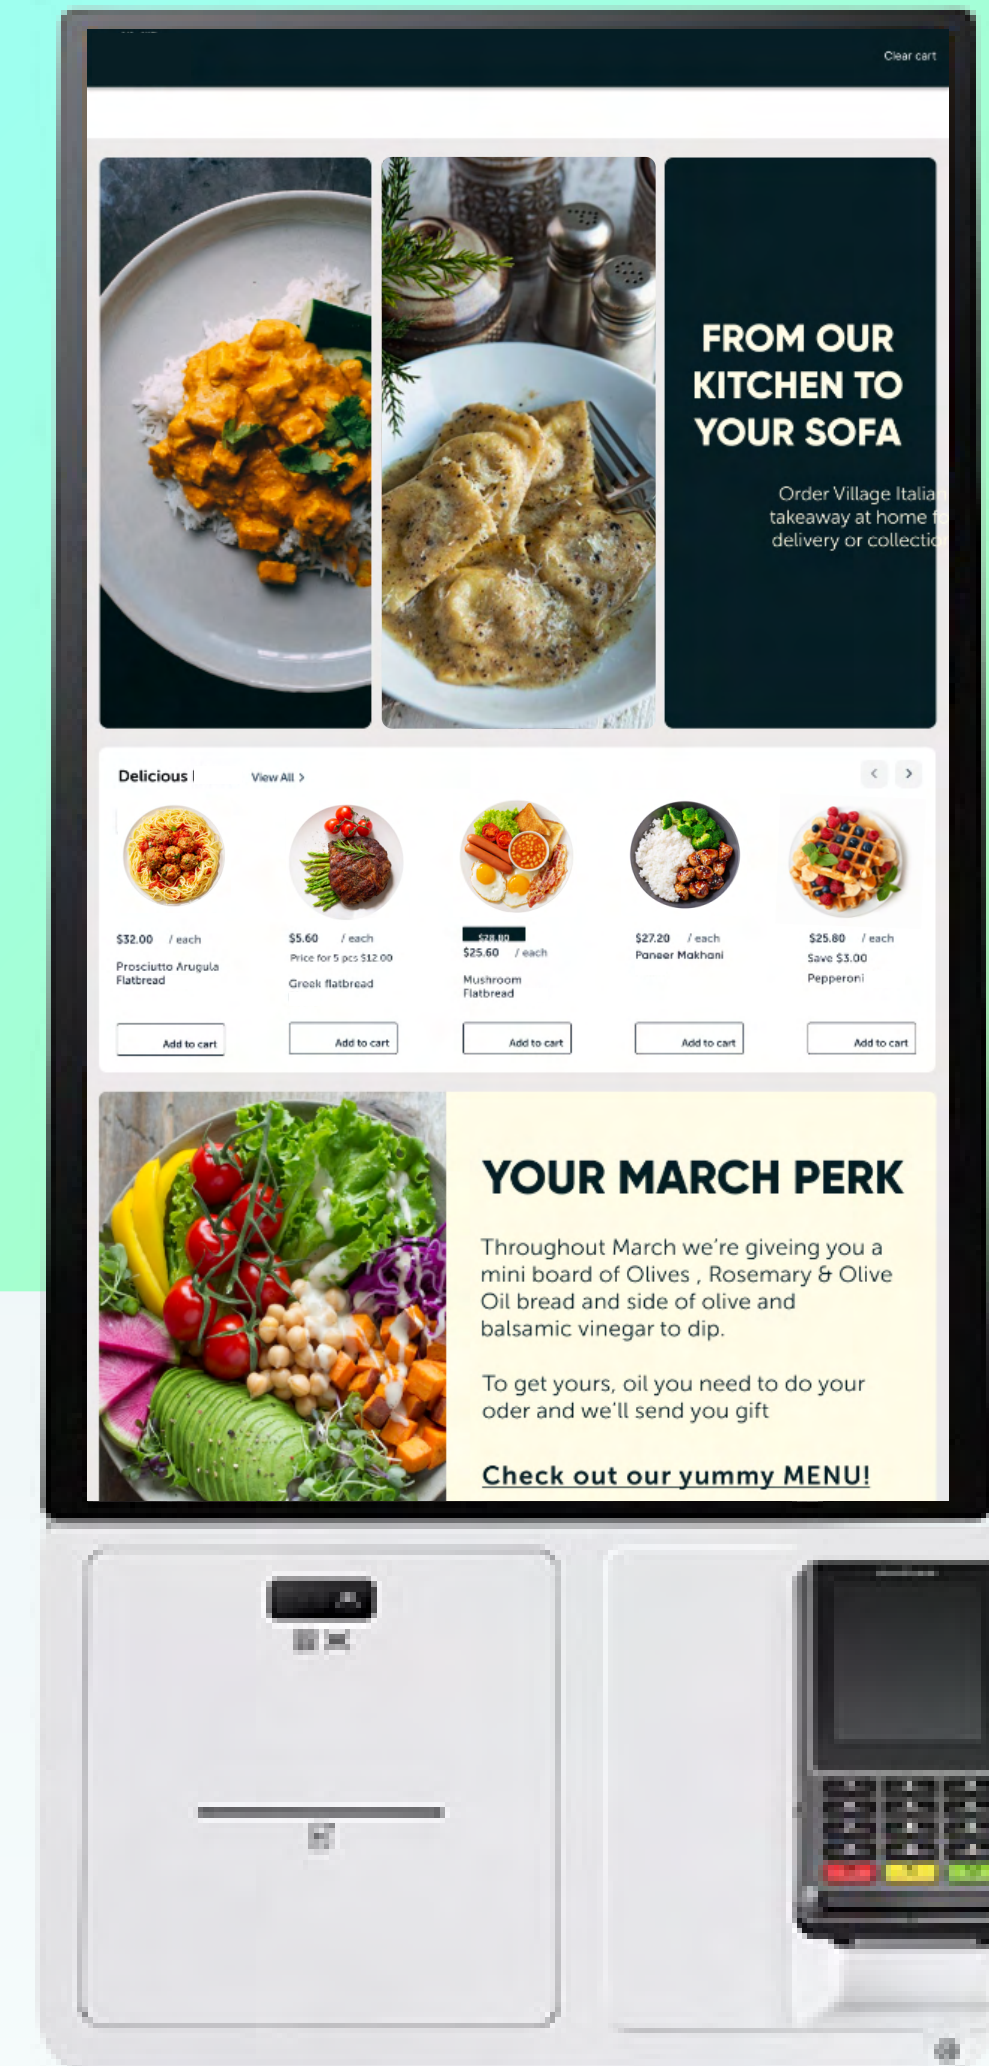

New LE Food Service Module

for Foodservice Category & Catering

Local Express revolutionizes food retail with advanced tech for increased profits. Our solutions deliver exceptional **ROI** and resounding success!

Local Express Foodservice Module is the perfect omnichannel eCommerce for **QSR, hybrid delis, grocery, caterers, and supermarket foodservice departments.**

With this **module**, foodservices and catering departments can utilize all of its digital assets – website, native mobile app, and in-store ordering kiosk and integration with their POS system to take customers' prepared food experience to the next level.

Our kiosk software is set up in days not months

The Local Express Foodservice Module offers a unique look & feel and branding for all sizes of quick-serve, prepared meals & catering services.

It allows stores to completely customize their own menu with selectable options in real-time with a simple drag-n-drop interface.