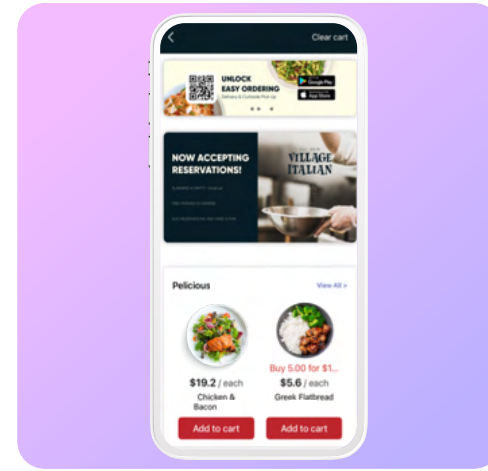

Our kiosk software is set up in days not months

The Local Express Foodservice Module offers a unique look & feel and branding for all sizes of quick-serve, prepared meals & catering services.

It allows stores to completely customize their own menu with selectable options in real-time with a simple drag-n-drop interface.

Moreover, the system provides **custom prep time** by category and ticketing by **multi-departments** to ensure that the order is ready when the customer arrives.

USE KIOSK AS DIGITAL SIGNAGE WHEN NOT IN USE

INVENTORY MANAGEMENT

MOBILE APP BUILDER & CMS TO CONTROL CONTENT

INTEGRATED KDS AND CLOUD PRINTERS

Self-Service Kiosk
in Store

Tableside Ordering
and KDS

Branded Mobile
App & Phone

Branded
eCommerce

Delivery

Deliver an engaging, omnichannel foodservice experience online

- Create a unique look and feel for your prepared meals and catering business
- Control your ordering and customize your menu to fit your needs
- Integrate with your POS system for a streamlined ordering experience